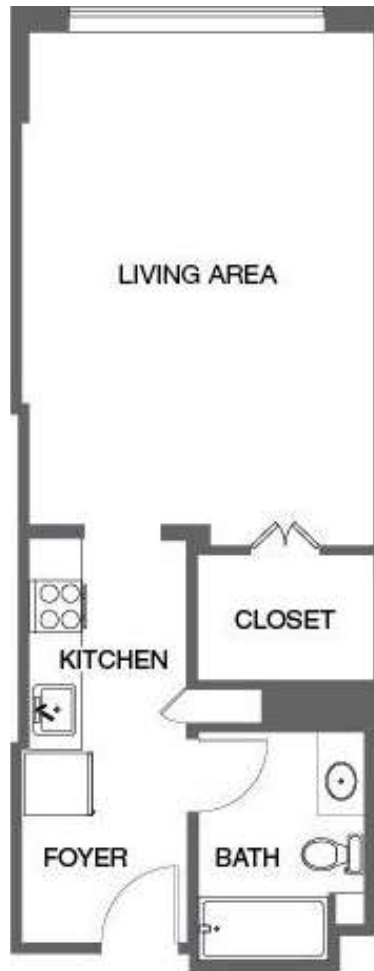

Studio

STUDIO / 1 BATH

377

SQ. FT.

1188 Mission Street | San Francisco, CA 94103

www.1188missionapts.com

Floor plans are artist's rendering. All dimensions are approximate. Actual product and specifications may vary in dimension or detail. Not all features are available in every rental home. Prices and availability are subject to change. Rent is based on monthly frequency. Additional fees may apply, such as but not limited to package delivery, trash, water, amenities, etc. Deposits vary. Please see a representative for details.